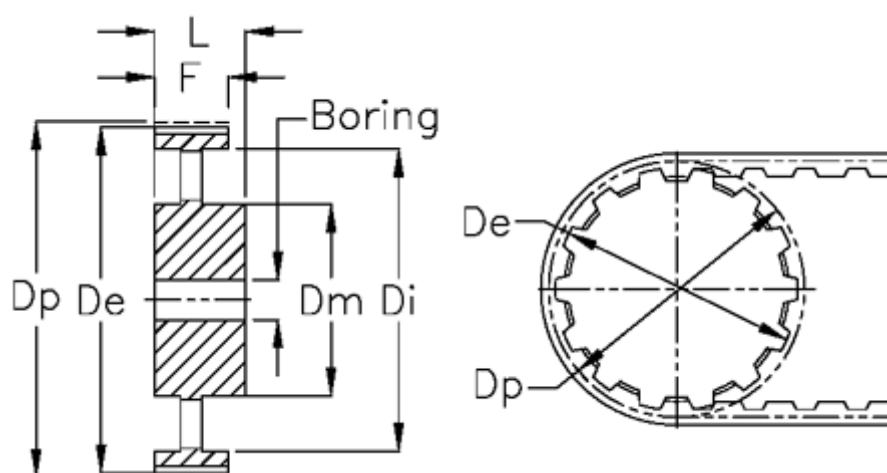

Data Sheet

Article number: 604145072040

Description: Timing belt pulley with hub
HTD 72 14M 40

Measures

Bore	= 28	Type	= 14M
De	= 318.06	Weight	= 16.9
Di	= 278	Width	= 40
Dm	= 135		
Dp	= 320.86		
F	= 54		
L	= 69		
Tooth number	= 72		